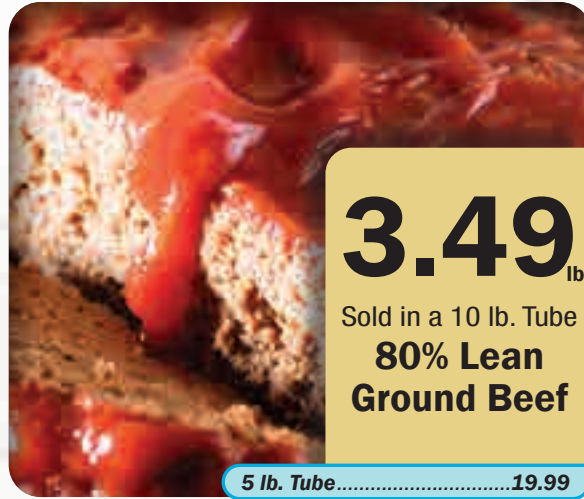

3.49 lb.
Sold in a 10 lb. Tube
**80% Lean
Ground Beef**

5 lb. Tube 19.99

4.99 lb.
USDA Choice
**Boneless Beef
Bottom Round
Rotisserie Roast**

10/\$10
Wholestone Farms
All Natural, Family Pack
**Boneless Pork
Loin Chops**